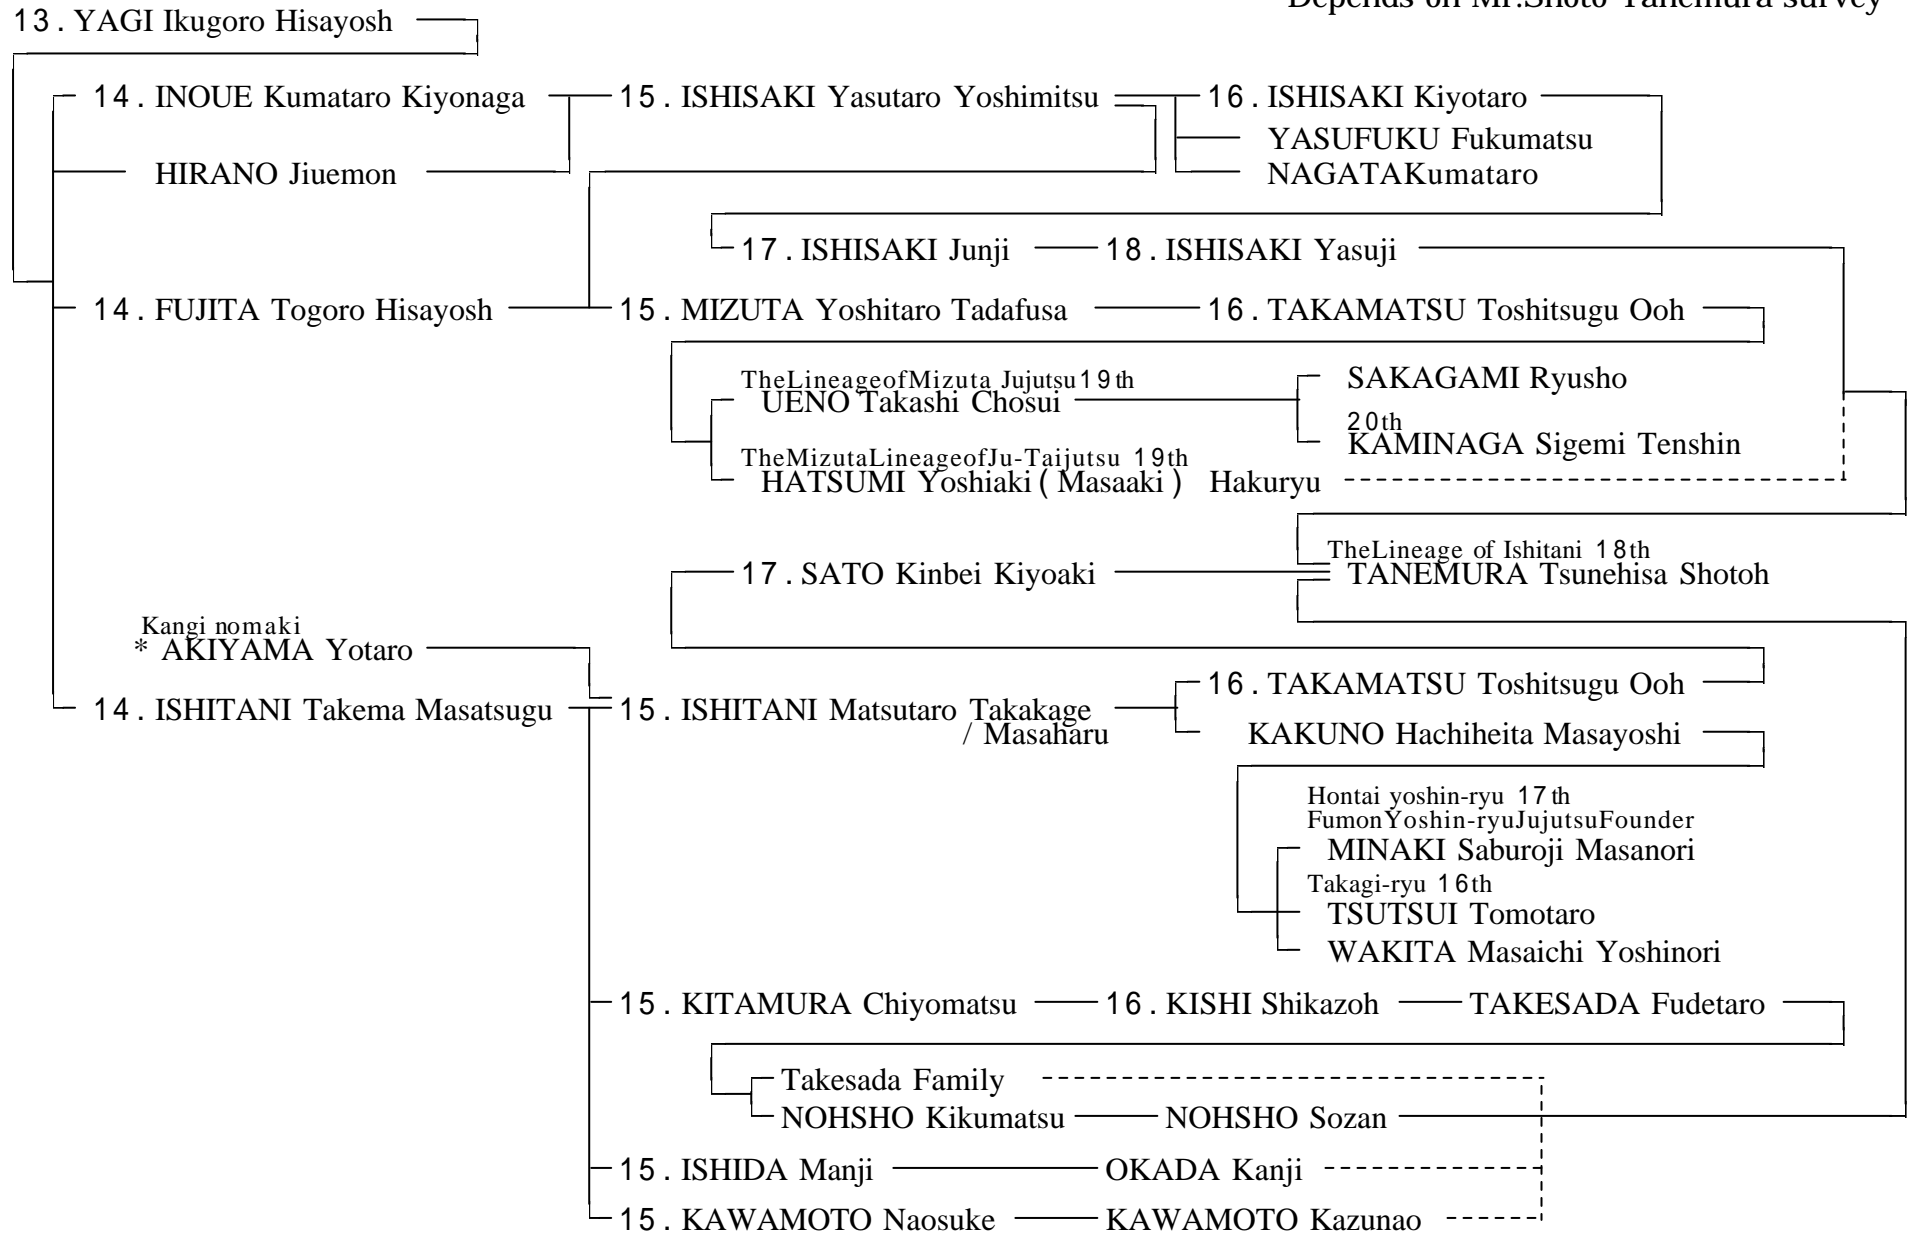

The Comprehensive Genealogical Table of Hotai Yoshin Takagi-Ryu Jujutsu No.1

The Comprehensive Genealogical Table of Hotai Yoshin Takagi-Ryu Jujutsu No.2

Depends on Mr.Shoto Tanemura survey

The Comprehensive Genealogical Table of Hotai Yoshin Takagi-Ryu Jujutsu No.2

Depends on the theory Mr.Fujitani Lineage

13 . YAGI Ikugoro Hisayosh ——— 14 . FUJITA Togoro Hisayosh ——— 15 . MIZUTA Yoshitaro Tadafusa ——— SATOH Yonejiro

———— FUJITANI Noboru Masatoshi ——— TAKIMOTO Masahiko Masatsugu